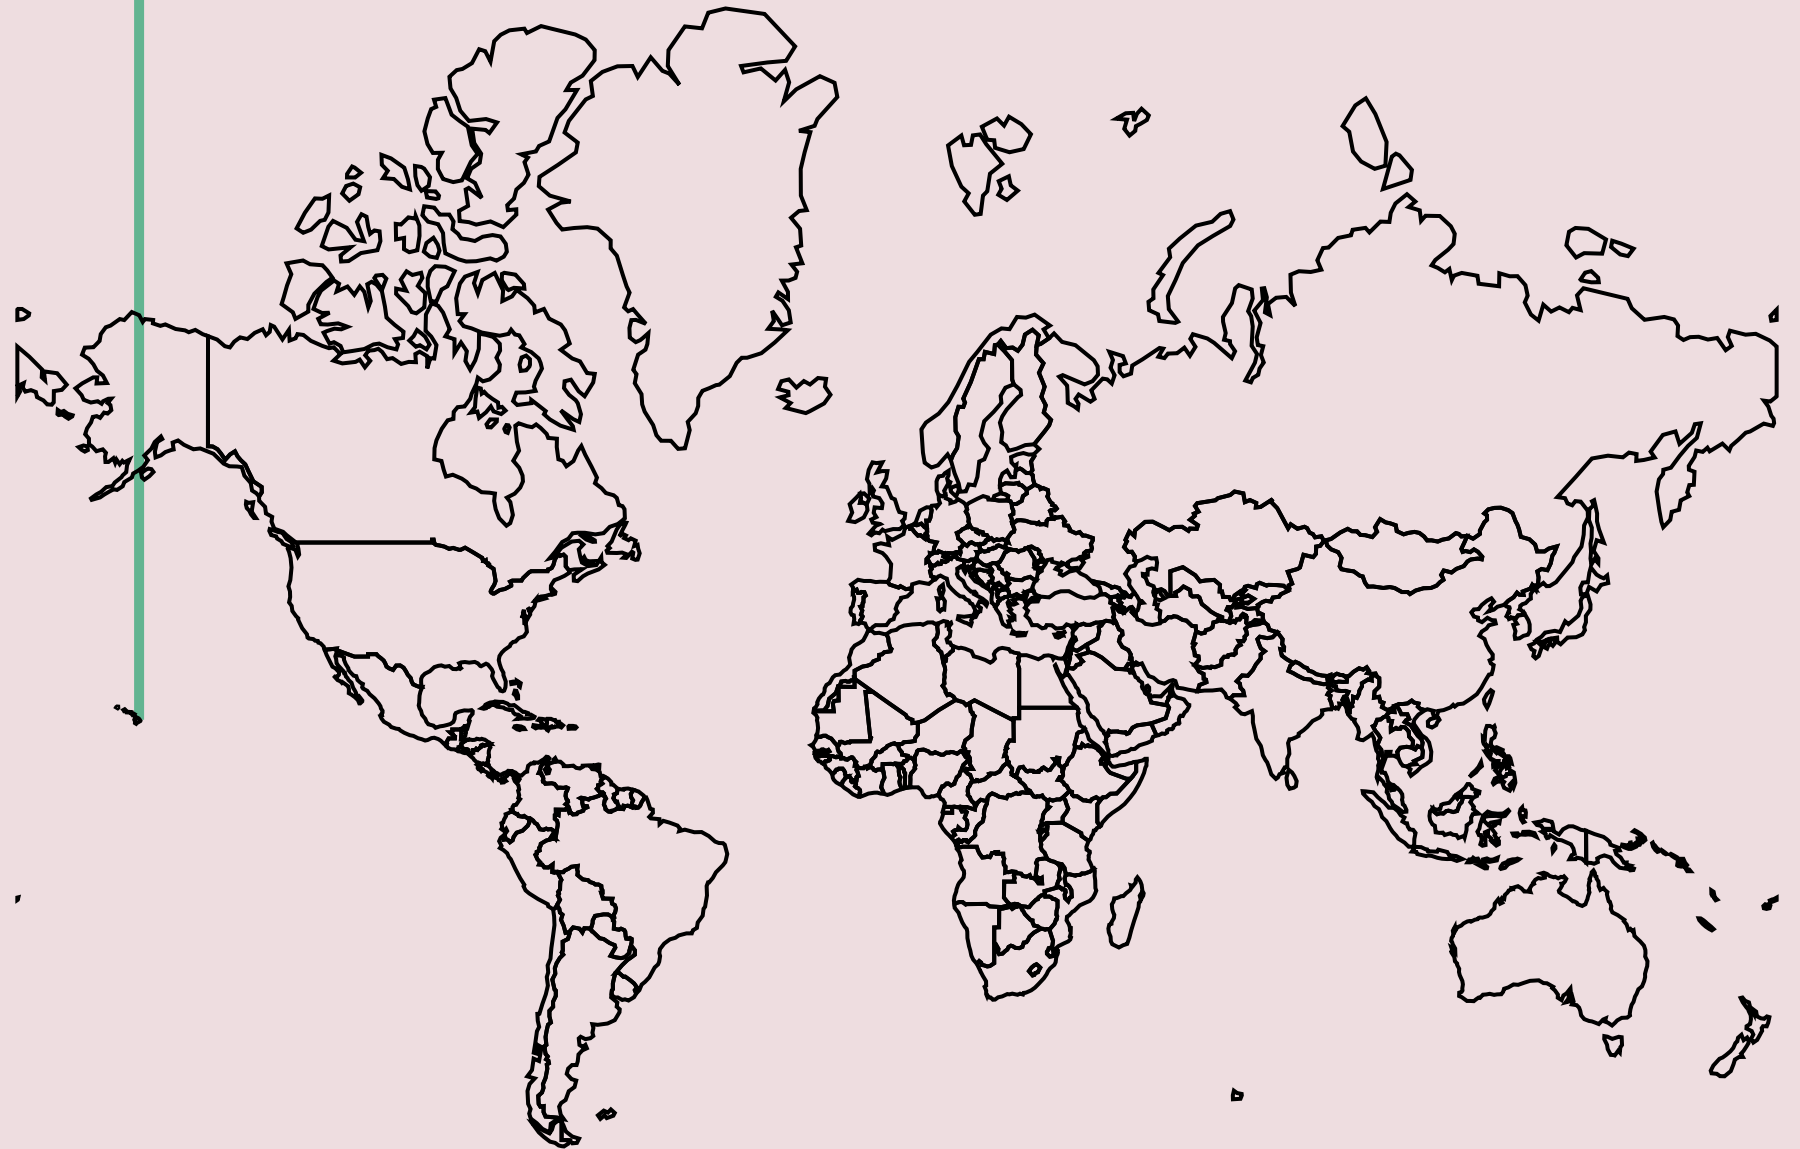

Big Island International Marathon 2025

Click on website and map at bottom. For all events visit gbud.in/w7f

Months

J

F

M

A

M

J

J

A

S

O

N

D

Sports

Big Island International Marathon

Marathon

Hilo, United States Of America

Sun, 16 Mar

<https://runsignup.com/...>

Open Street Map

Google Map

Mar

Su	M	T	W	T	F	Sa
						1
2	3	4	5	6	7	8
9	10	11	12	13	14	15
16	17	18	19	20	21	22
23	24	25	26	27	28	29
30	31					

<https://gbud.in/w7f>